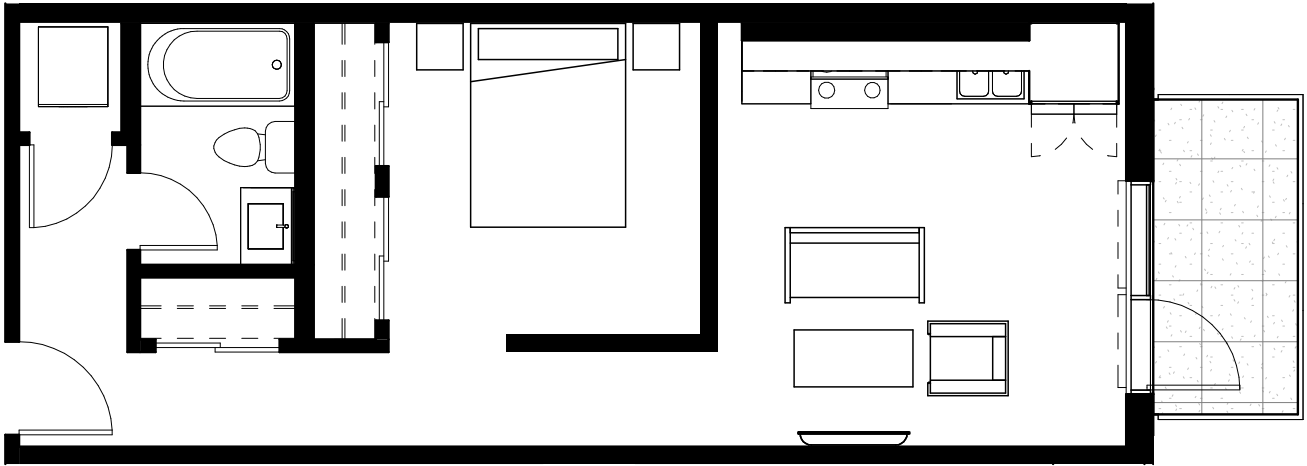

LIGHT HOUSE

Unit B3 1 Bed • 1 Bath
550 Sq.Ft

LEVEL 4

✉ info@rentlighthouse.ca

rentlighthouse.ca