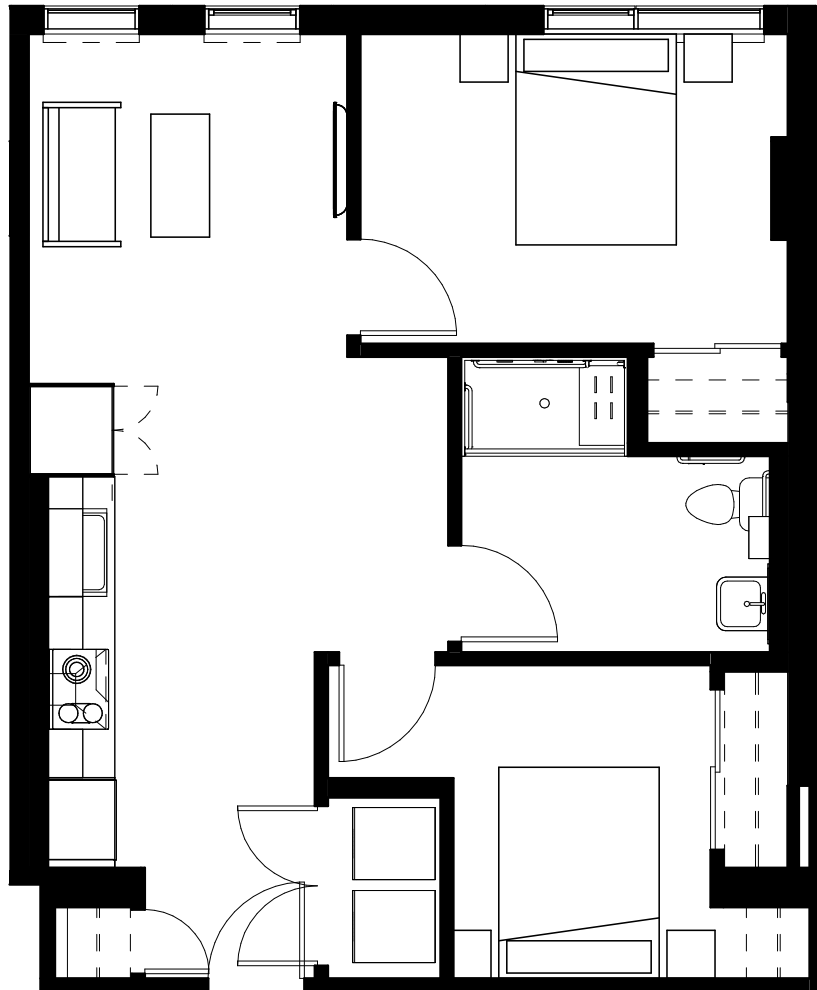

LIGHT HOUSE

ACCESSIBLE 3 Jr 2 Bed • 1 Bath
778 Sq.Ft

LEVEL 4

✉ info@rentlighthouse.ca

rentlighthouse.ca