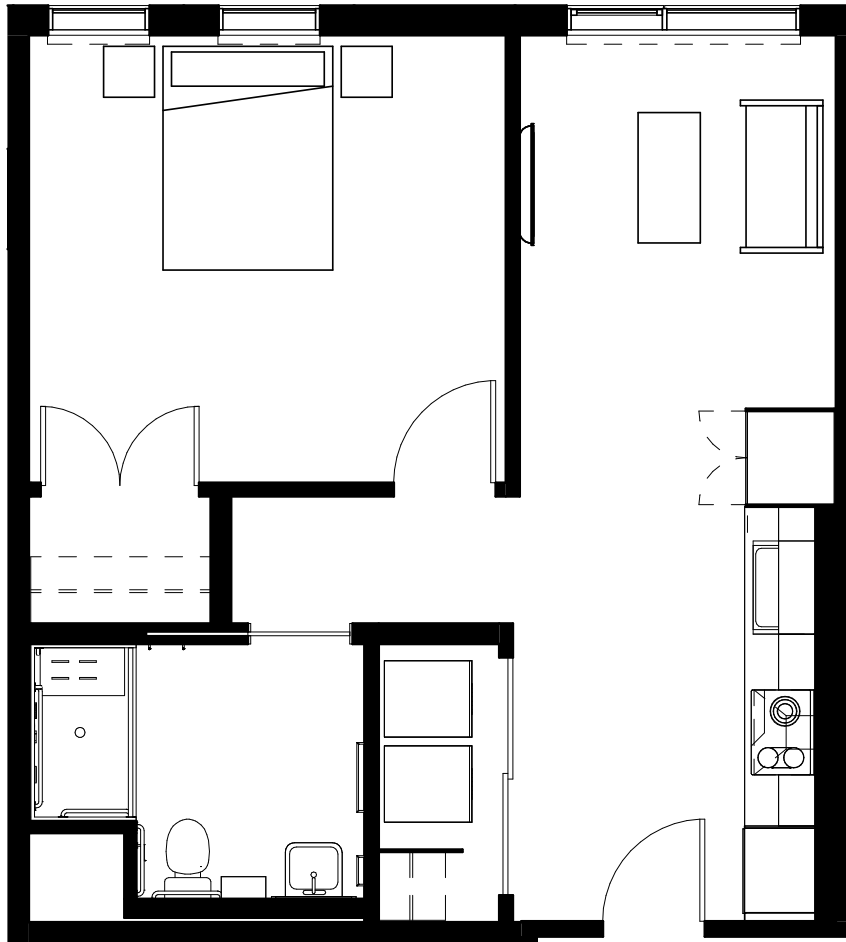

LIGHT HOUSE

ACCESSIBLE 2 1 Bed • 1 Bath
686 Sq.Ft

LEVEL 4

✉ info@rentlighthouse.ca

rentlighthouse.ca