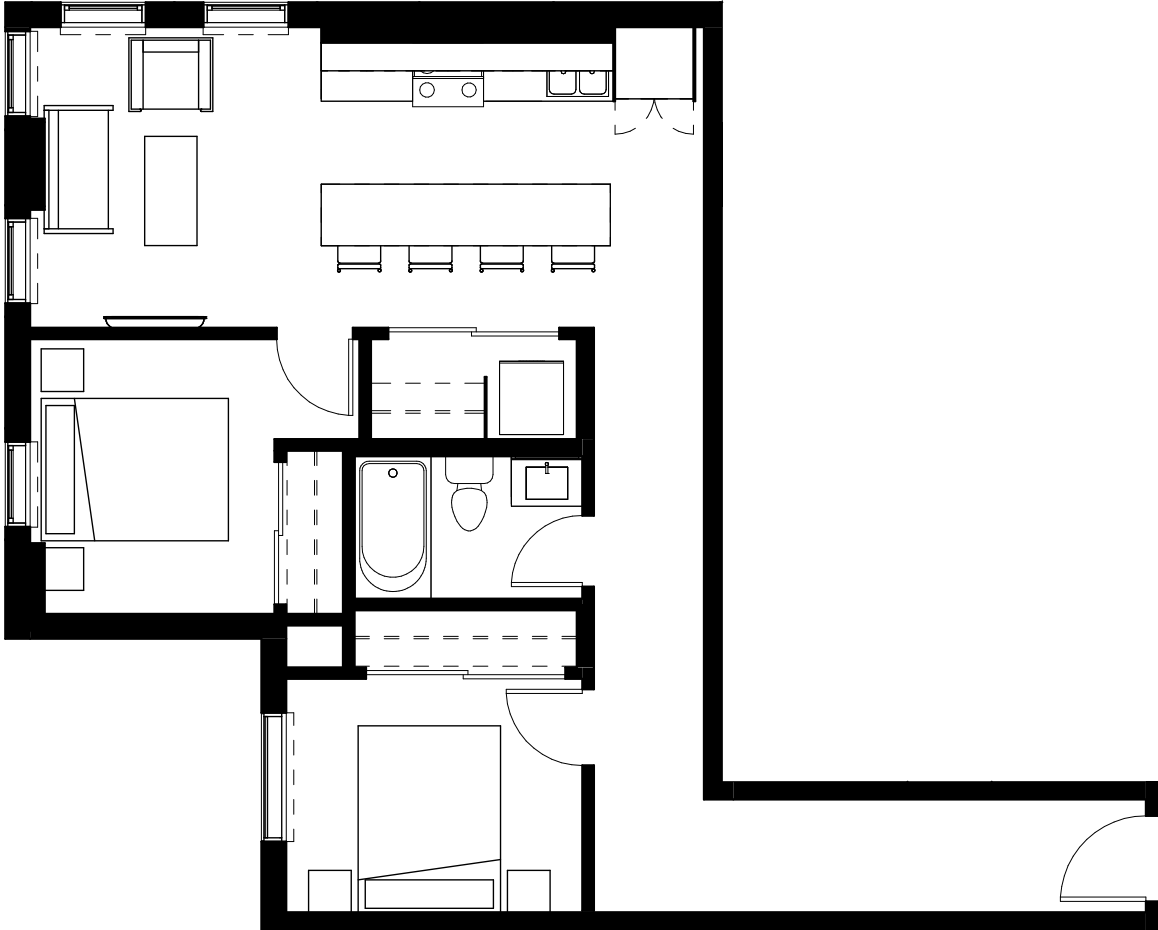

LIGHT HOUSE

Unit F 2 Bed • 2 Bath
813 Sq.Ft

✉ info@rentlighthouse.ca

rentlighthouse.ca