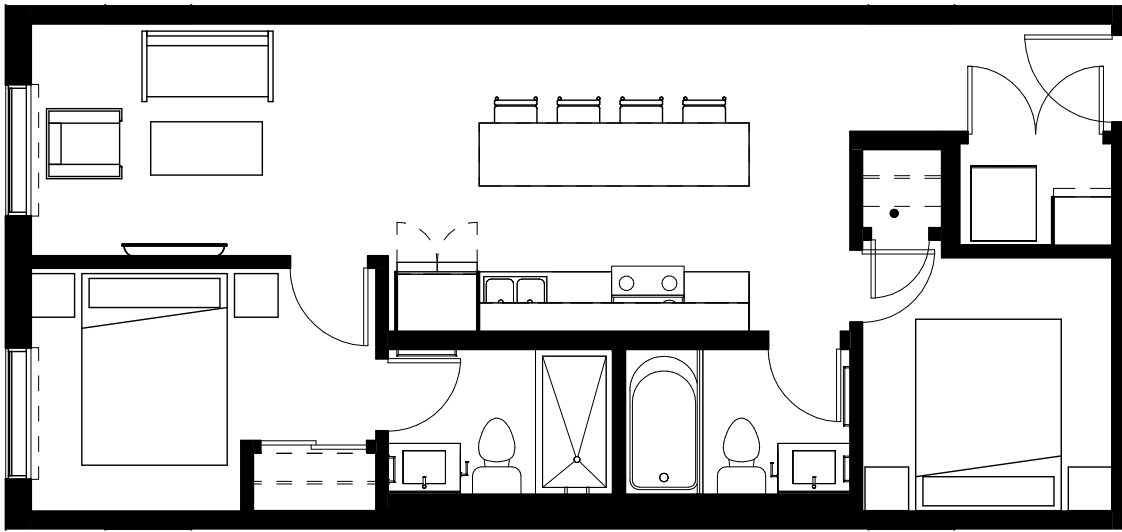

LIGHT HOUSE

Unit A Jr 2 Bed • 2 Bath
690-694 Sq.Ft

LEVEL 2

LEVEL 3

✉ info@rentlighthouse.ca

rentlighthouse.ca