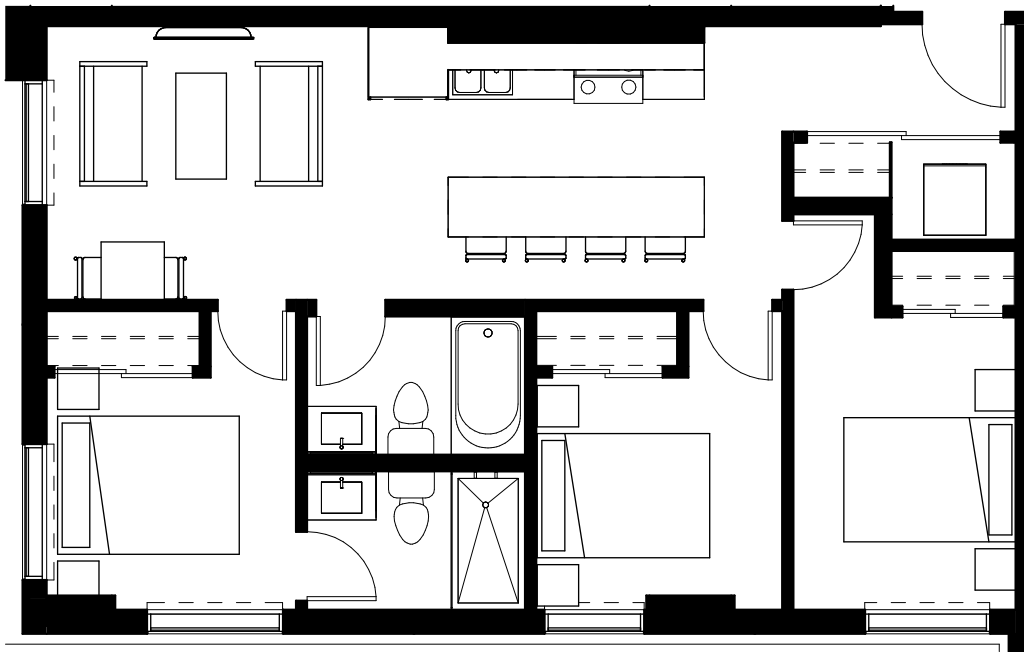

LIGHT HOUSE

Unit K 3 Bed • 2 Bath
832 Sq.Ft

LEVEL 6-8

✉ info@rentlighthouse.ca

rentlighthouse.ca