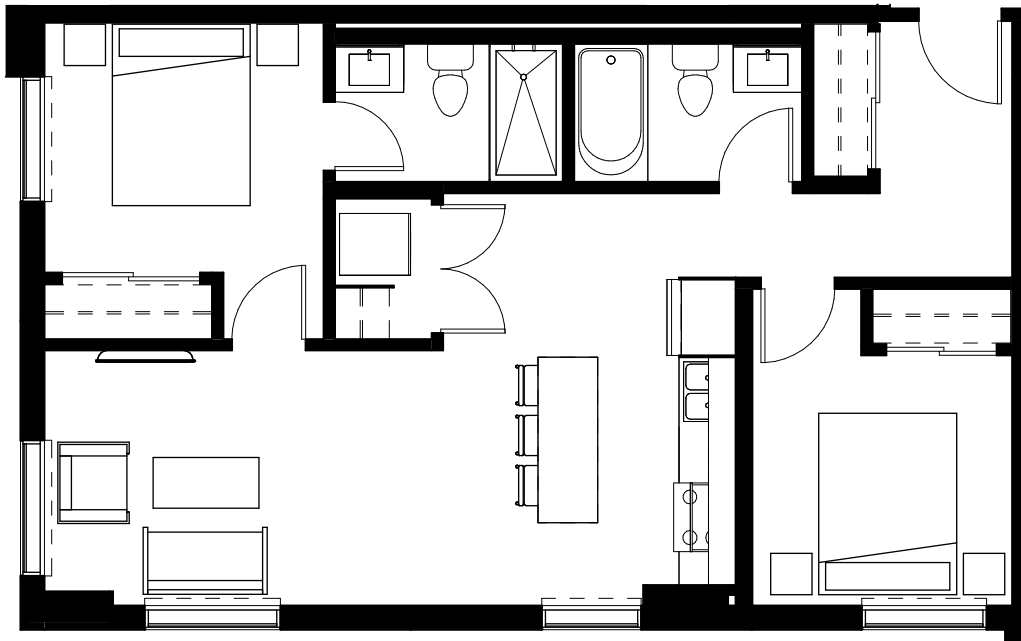

# LIGHT HOUSE

Unit 11 2 Bed • 2 Bath  
832 Sq.Ft

LEVEL 5

LEVEL 9

LEVEL 10

✉ info@rentlighthouse.ca

rentlighthouse.ca