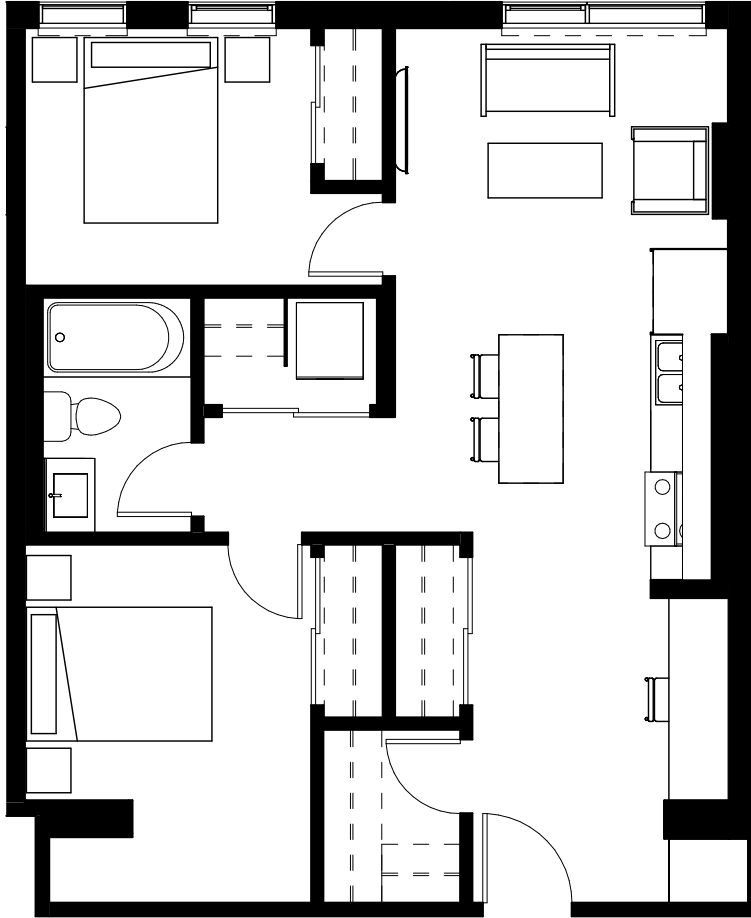

LIGHT HOUSE

Unit H1 2 Bed • 1 Bath
778 Sq.Ft

LEVEL 5

LEVEL 7-8

LEVEL 10

✉ info@rentlighthouse.ca

rentlighthouse.ca