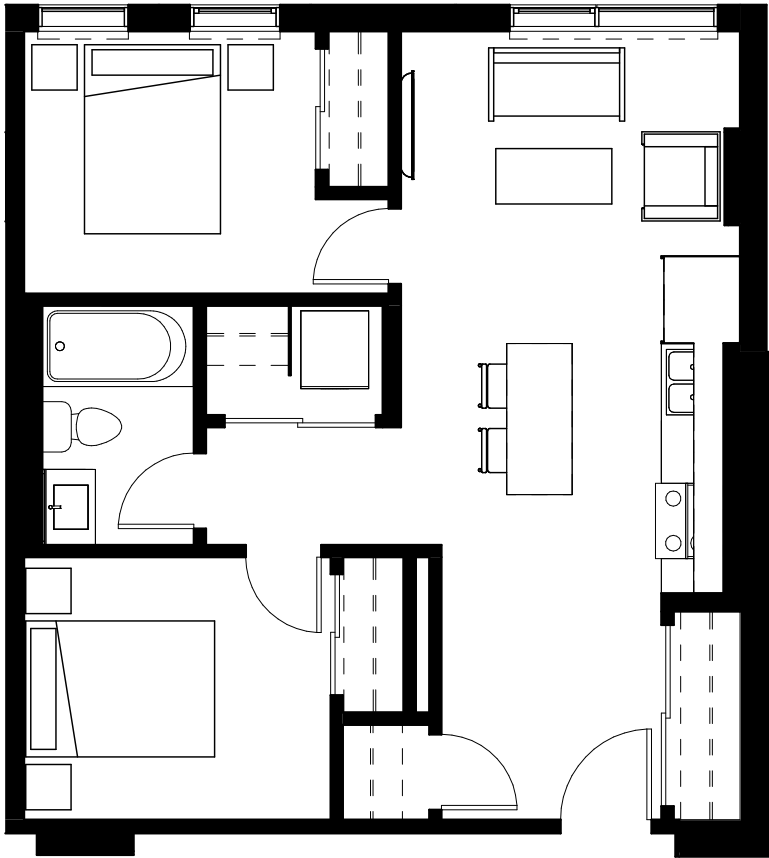

LIGHT HOUSE

Unit H 2 Bed • 1 Bath
687 Sq.Ft

LEVEL 5

LEVEL 6

LEVEL 9

LEVEL 7, 8 & 10

✉ info@rentlighthouse.ca

rentlighthouse.ca