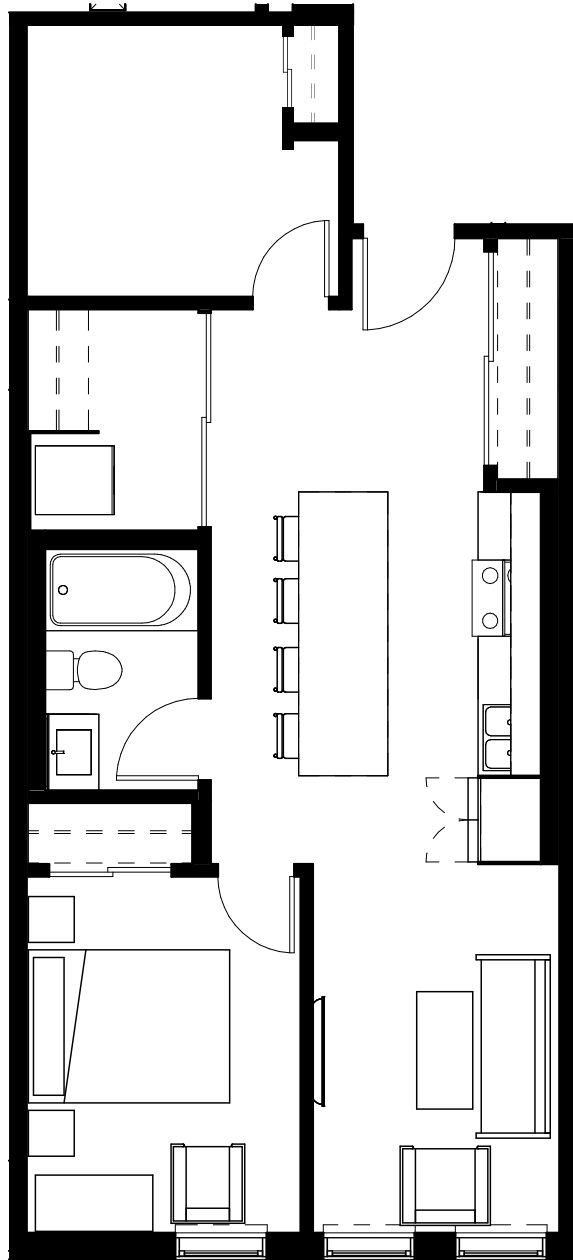

LIGHT HOUSE

Unit G5 2 Bed • 1 Bath 701 Sq.Ft

LEVEL 4

LEVEL 5

LEVEL 6-8

LEVEL 9

LEVEL 10

✉ info@rentlighthouse.ca