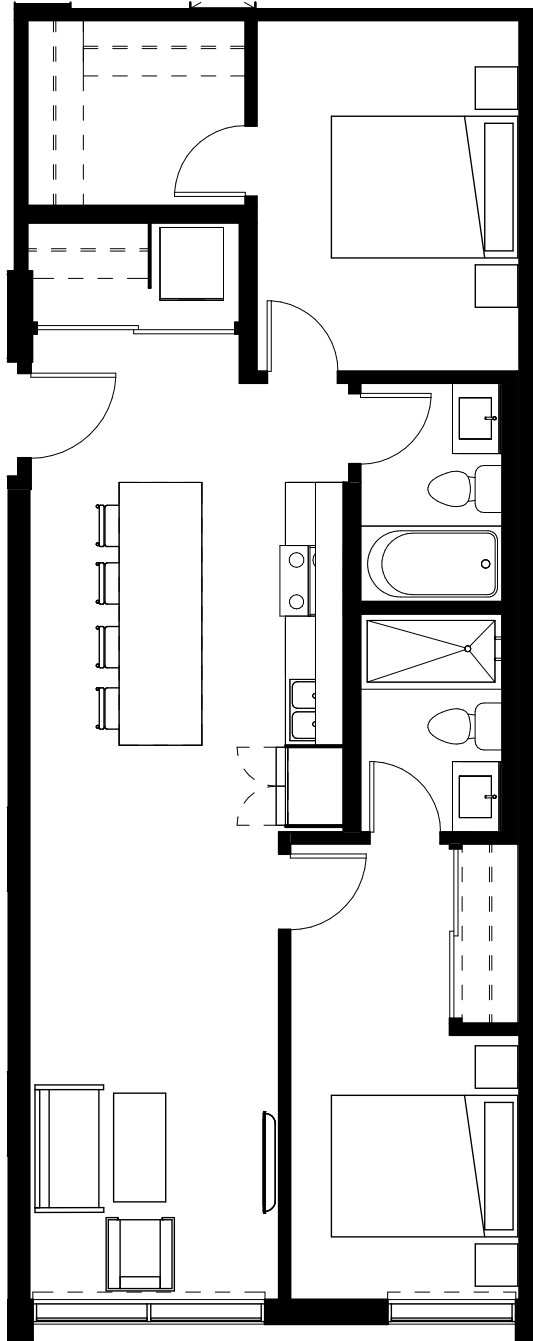

LIGHT HOUSE

Unit G4 2 Bed • 2 Bath
847 Sq.Ft

✉ info@rentlighthouse.ca

rentlighthouse.ca