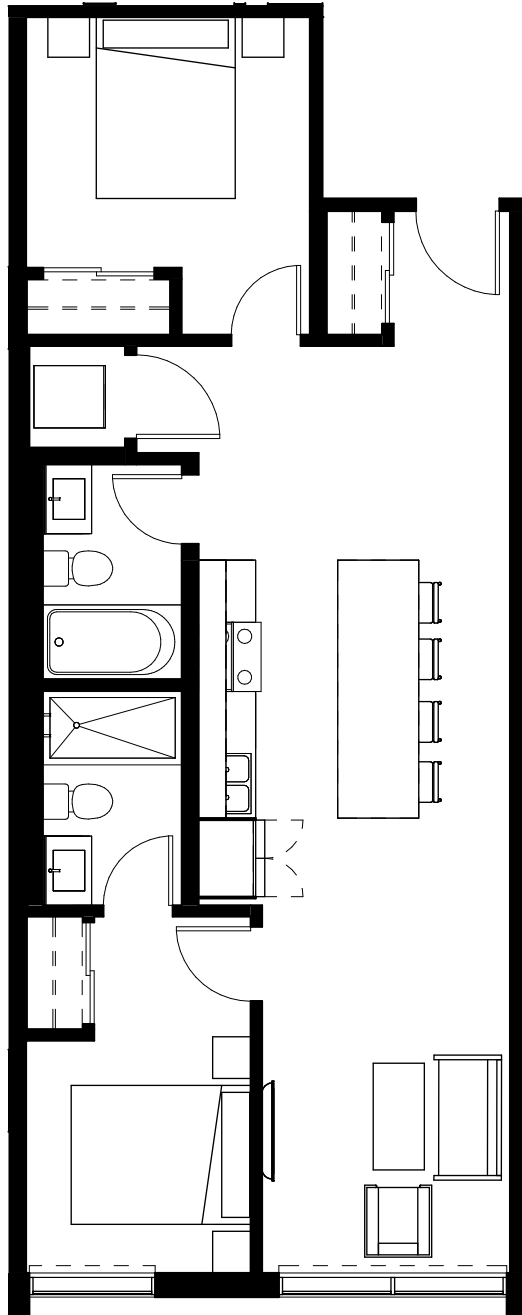

# LIGHT HOUSE

## Unit G3 2 Bed • 2 Bath 807 Sq.Ft

LEVEL 2

LEVEL 3

✉ info@rentlighthouse.ca

rentlighthouse.ca