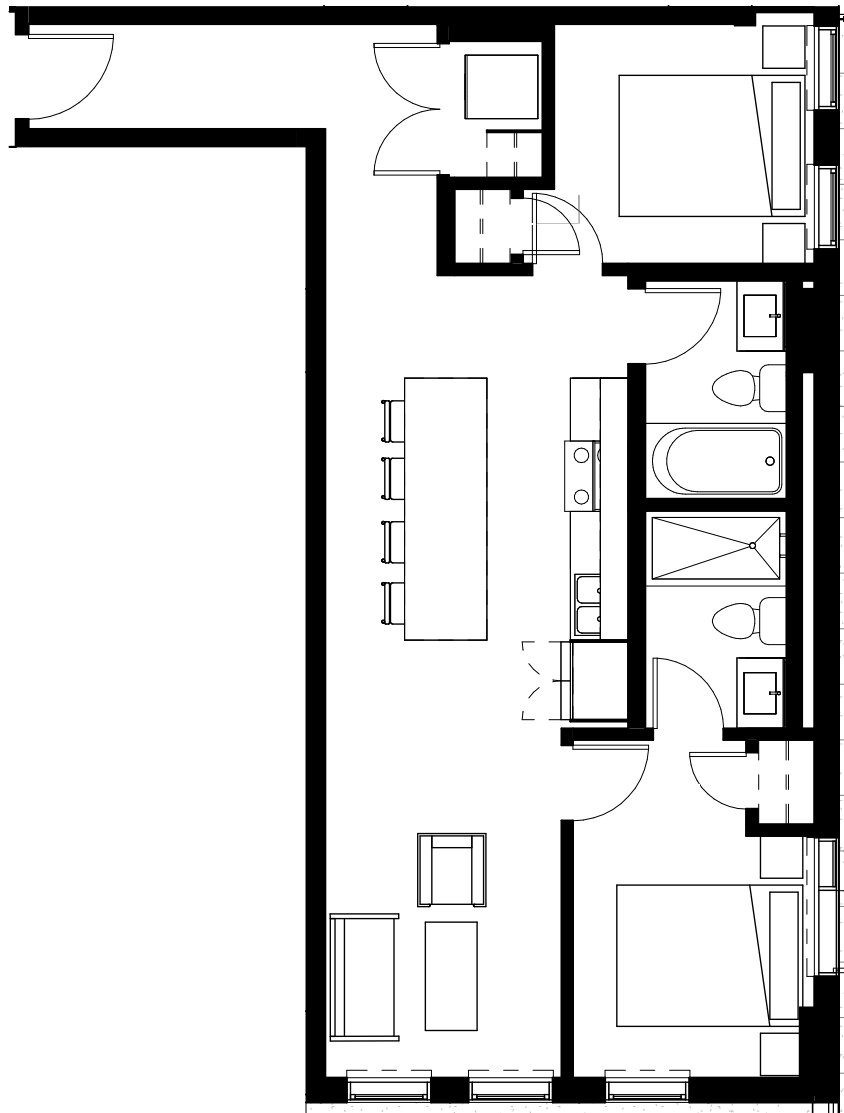

LIGHT HOUSE

Unit G2 2 Bed • 2 Bath 794 Sq.Ft

LEVEL 4

LEVEL 5

LEVEL 6-10

✉ info@rentlighthouse.ca

rentlighthouse.ca