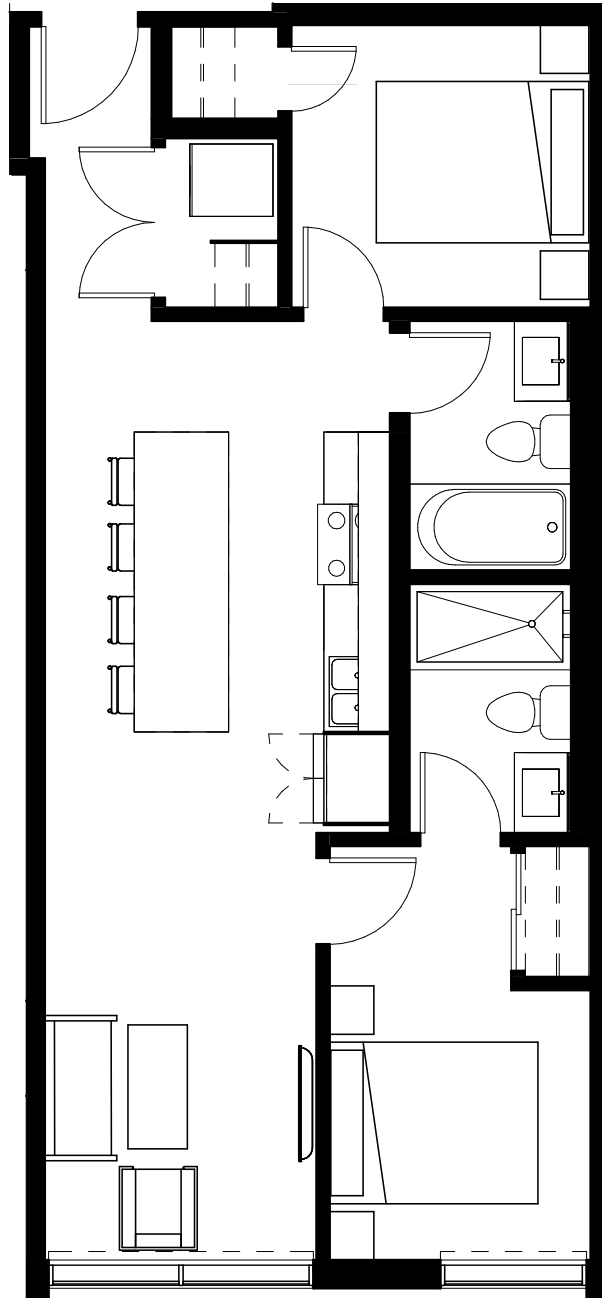

LIGHT HOUSE

Unit G2 2 Bed • 2 Bath
718 Sq.Ft
ALT 1

LEVEL 2

LEVEL 3

✉ info@rentlighthouse.ca

rentlighthouse.ca