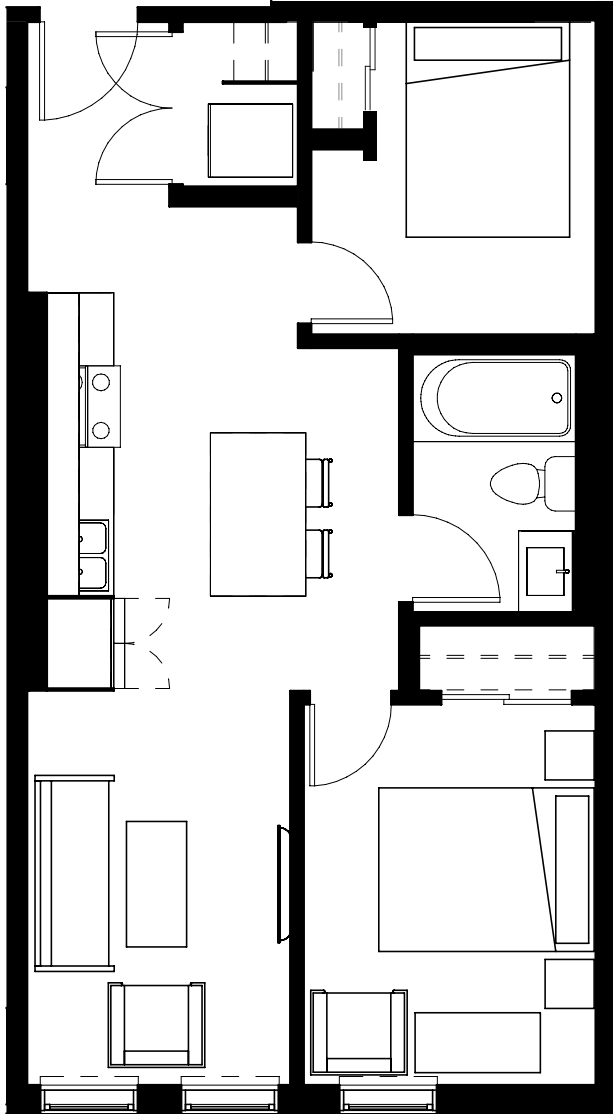

# LIGHT HOUSE

## Unit G 2 Bed • 1 Bath 629 Sq.Ft

✉ info@rentlighthouse.ca

rentlighthouse.ca