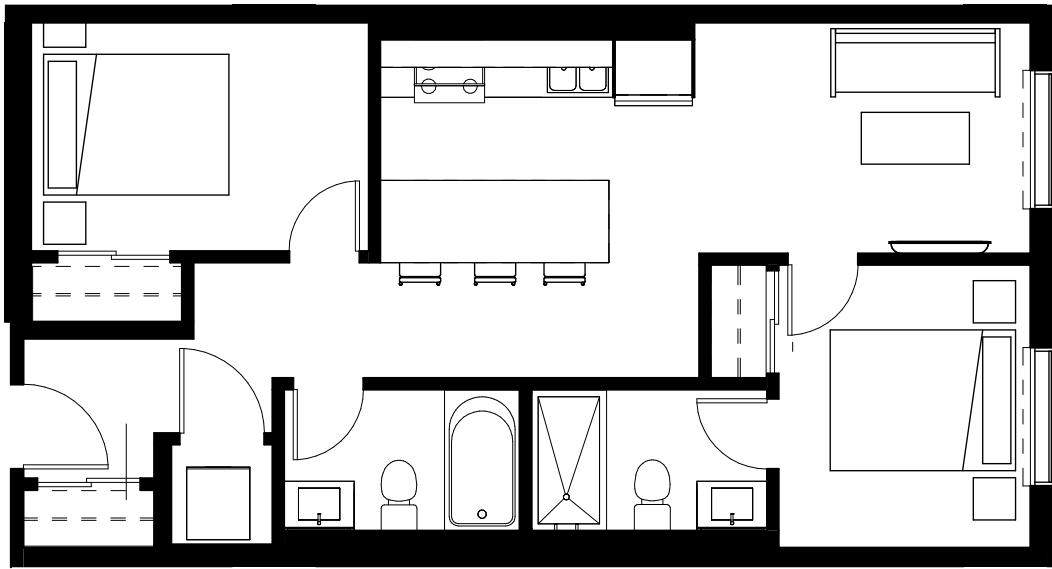

LIGHT HOUSE

Unit E1 2 Bed • 2 Bath
733-756 Sq.Ft

LEVEL 3

LEVEL 5

LEVEL 6-8

LEVEL 9

LEVEL 10

✉ info@rentlighthouse.ca