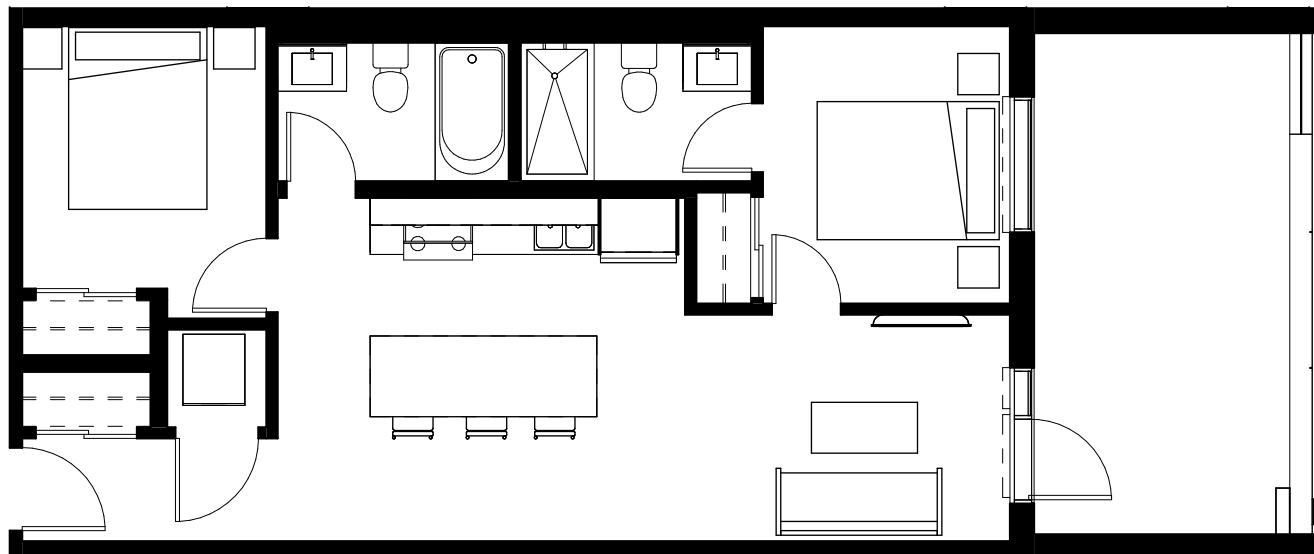

LIGHT HOUSE

Unit E Jr 2 Bed • 2 Bath
881 Sq.Ft

LEVEL 3

LEVEL 5

LEVEL 6-8

LEVEL 9

LEVEL 10

✉ info@rentlighthouse.ca