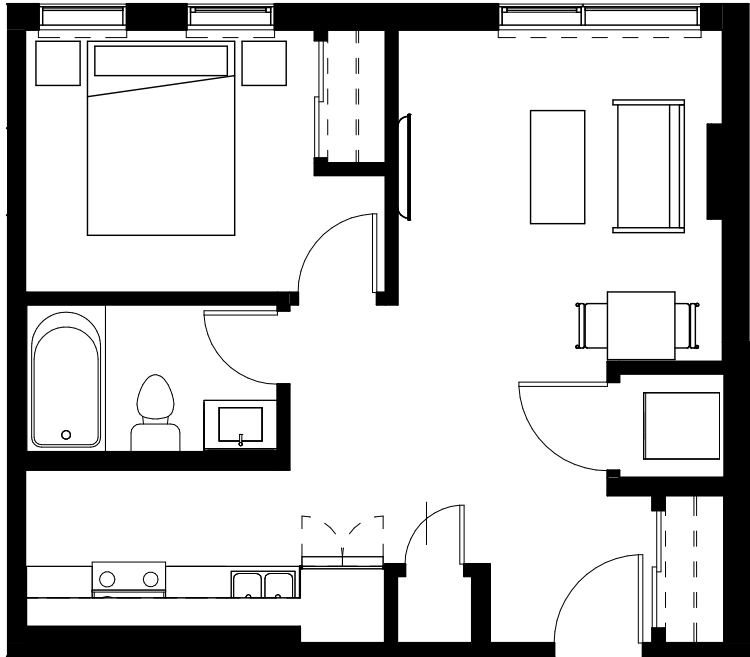

LIGHT HOUSE

Unit D2 1 Bed • 1 Bath
557 Sq.Ft

LEVEL 3

✉ info@rentlighthouse.ca

rentlighthouse.ca