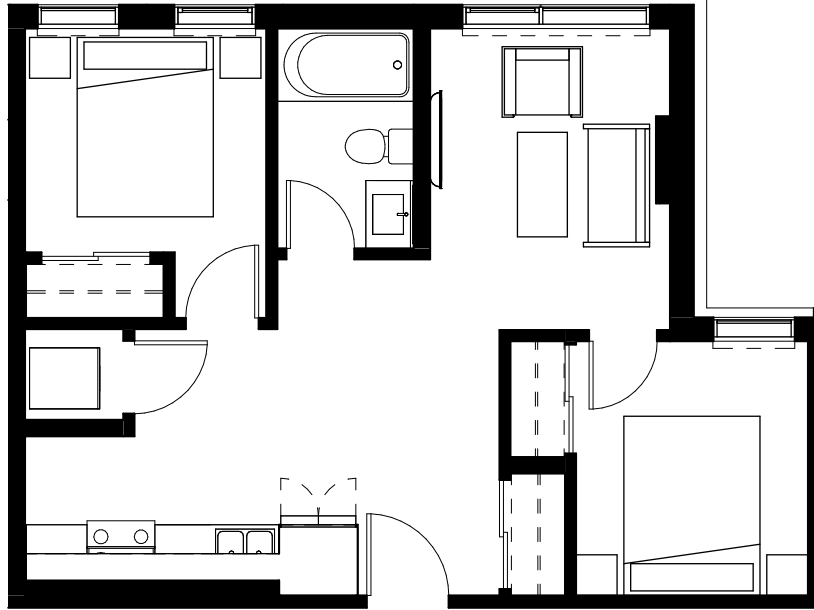

LIGHT HOUSE

Unit D1 2 Bed • 1 Bath
613 Sq.Ft

LEVEL 2

✉ info@rentlighthouse.ca

rentlighthouse.ca