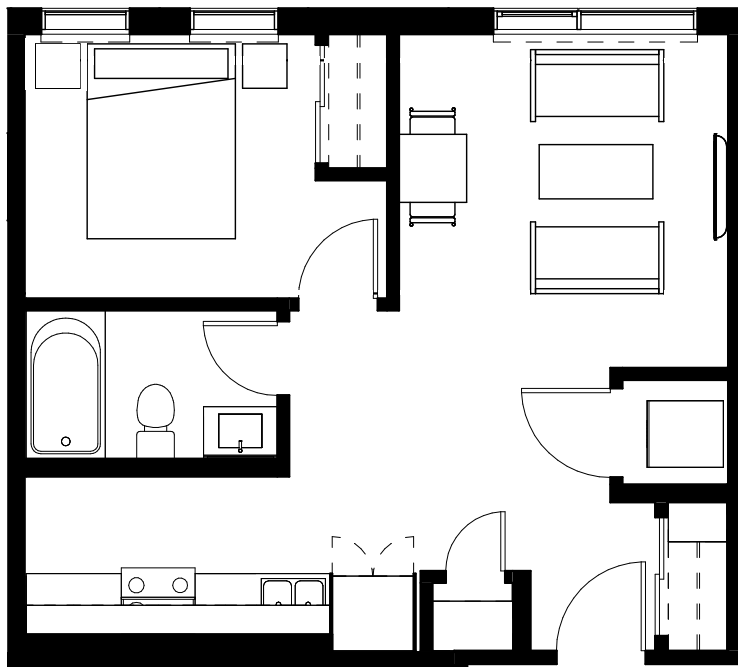

LIGHT HOUSE

Unit D 1 Bed • 1 Bath
555 Sq.Ft

LEVEL 2

LEVEL 3

✉ info@rentlighthouse.ca

rentlighthouse.ca