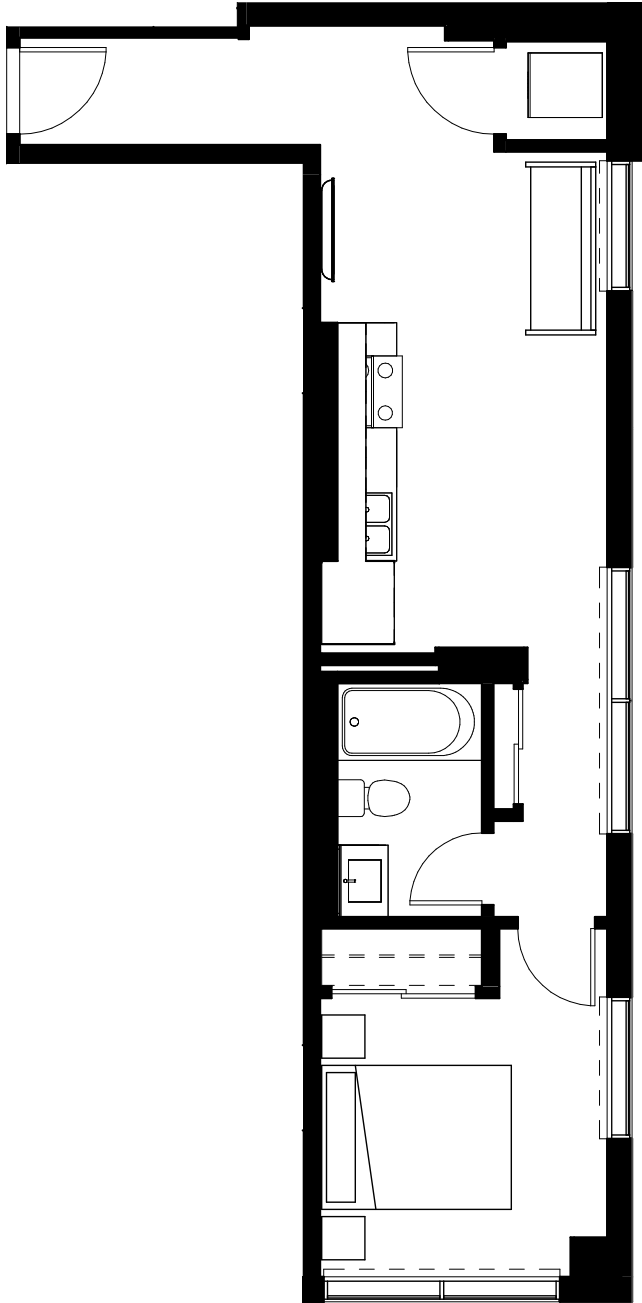

LIGHT HOUSE

Unit C 1 Bed • 1 Bath
592-607 Sq.Ft

LEVEL 2

LEVEL 3

✉ info@rentlighthouse.ca

rentlighthouse.ca