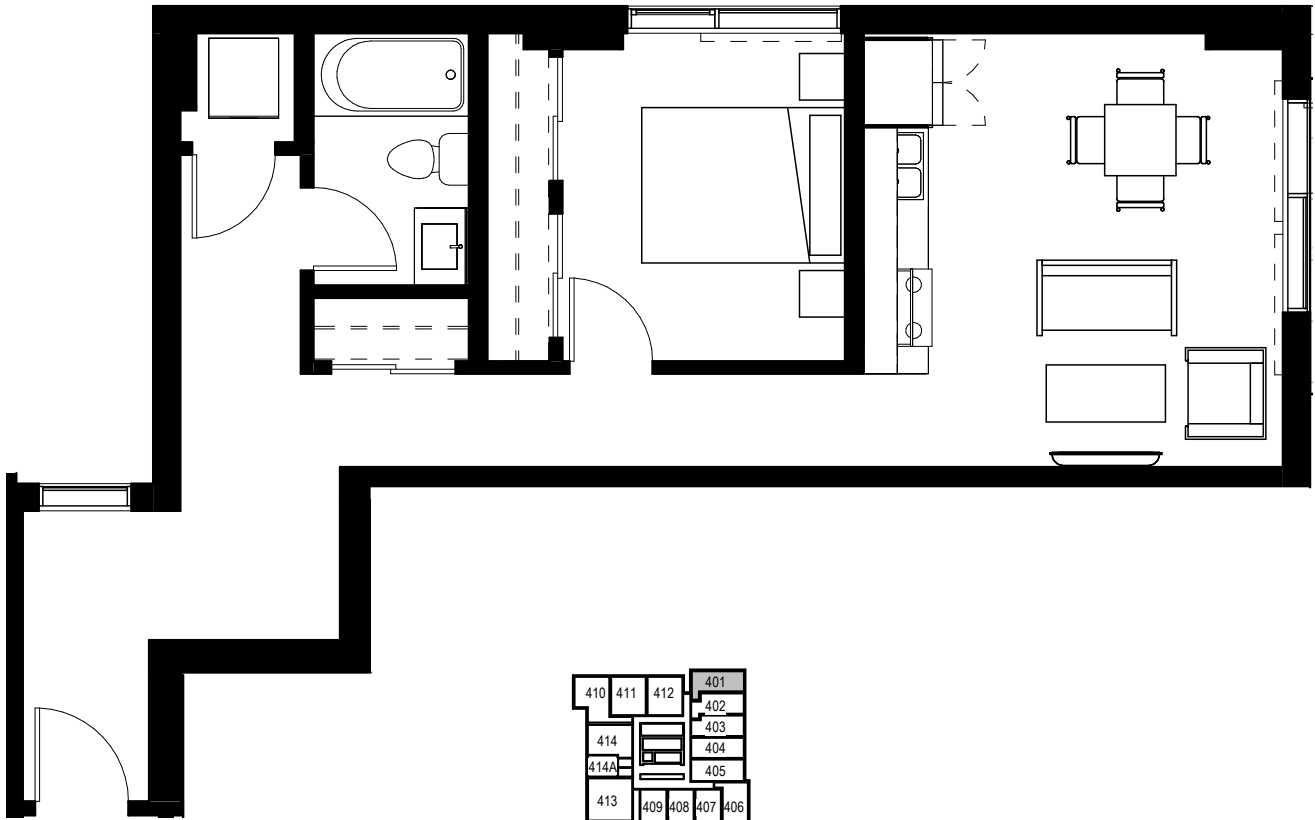

LIGHT HOUSE

Unit B4 1 Bed • 1 Bath
678 Sq.Ft

✉ info@rentlighthouse.ca

rentlighthouse.ca