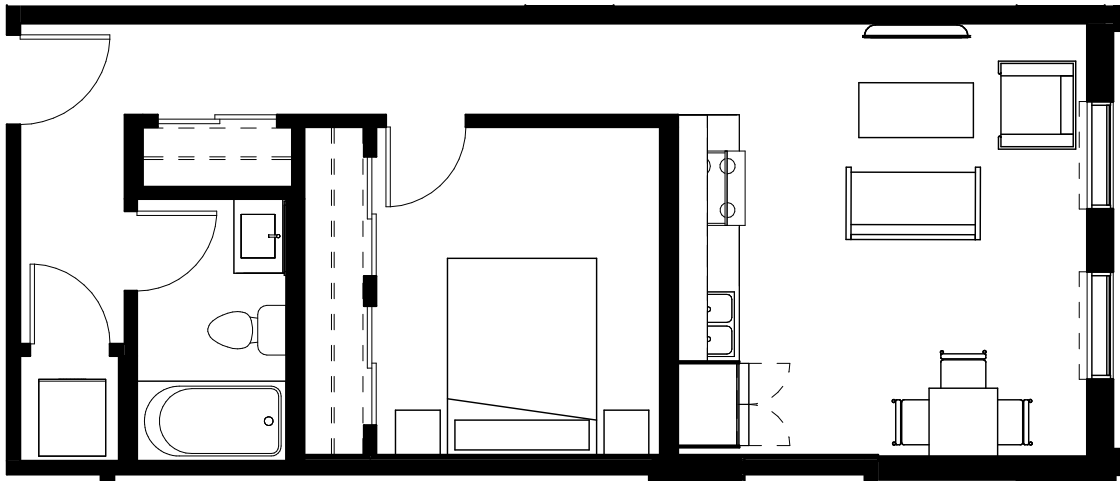

LIGHT HOUSE

Unit B Jr 1 Bed • 1 Bath
580-594 Sq.Ft

LEVEL 3

LEVEL 4

LEVEL 5

LEVEL 6-8

LEVEL 9

LEVEL 10