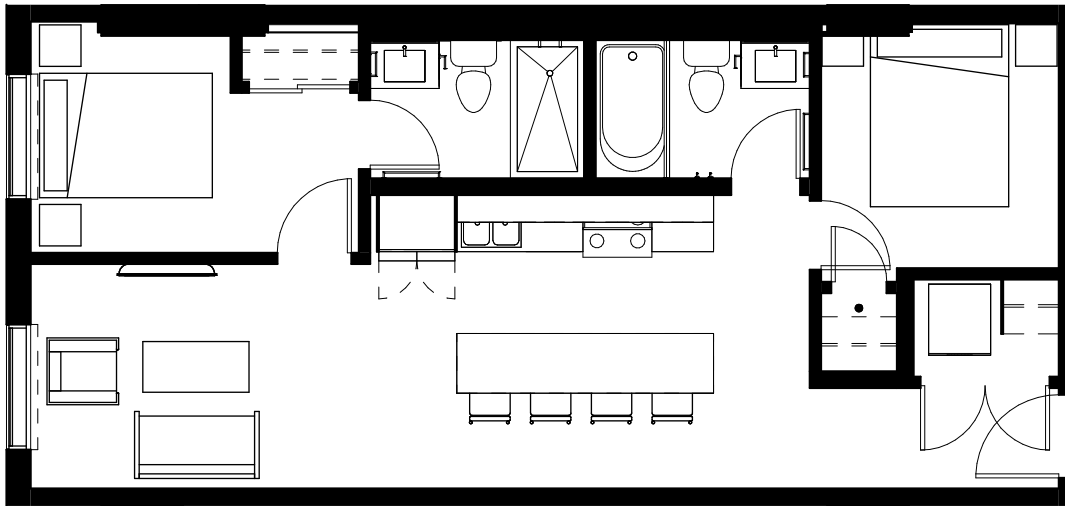

LIGHT HOUSE

Unit A1 2 Bed • 2 Bath
695 Sq.Ft

LEVEL 2

LEVEL 3

✉ info@rentlighthouse.ca

rentlighthouse.ca