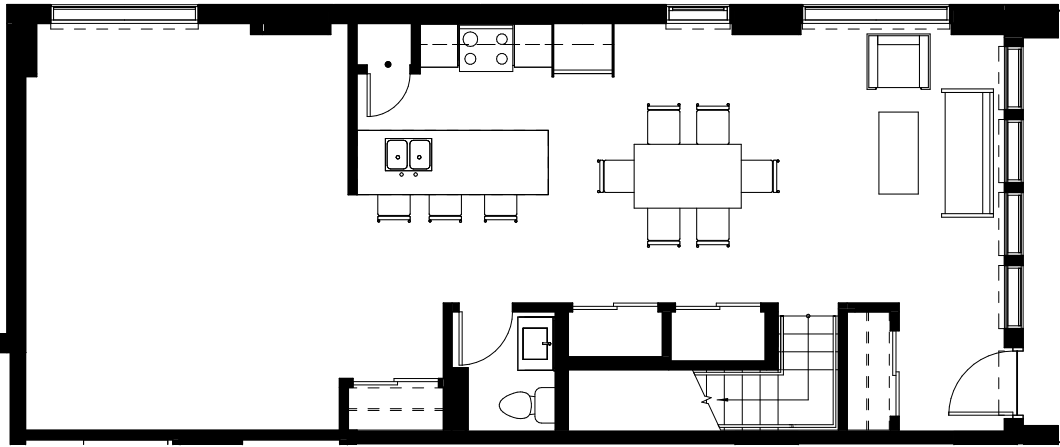

LIGHT HOUSE

TH 3 3 Bed • 2.5 Bath
1804 Sq.Ft

LEVEL 1

LEVEL 2

✉ info@rentlighthouse.ca

rentlighthouse.ca