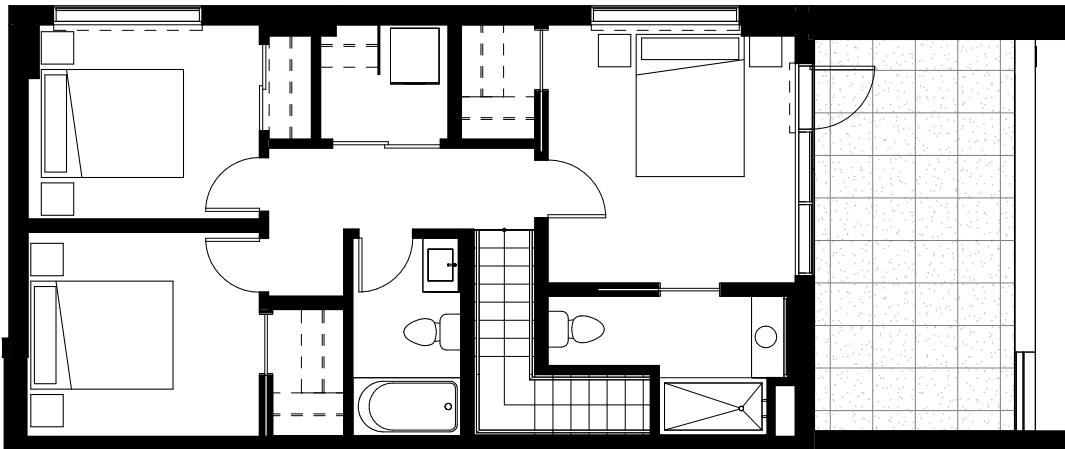

LIGHT HOUSE

TH 3 3 Bed • 2.5 Bath
1804 Sq.Ft

LEVEL 1

LEVEL 2

✉ info@rentlighthouse.ca

rentlighthouse.ca