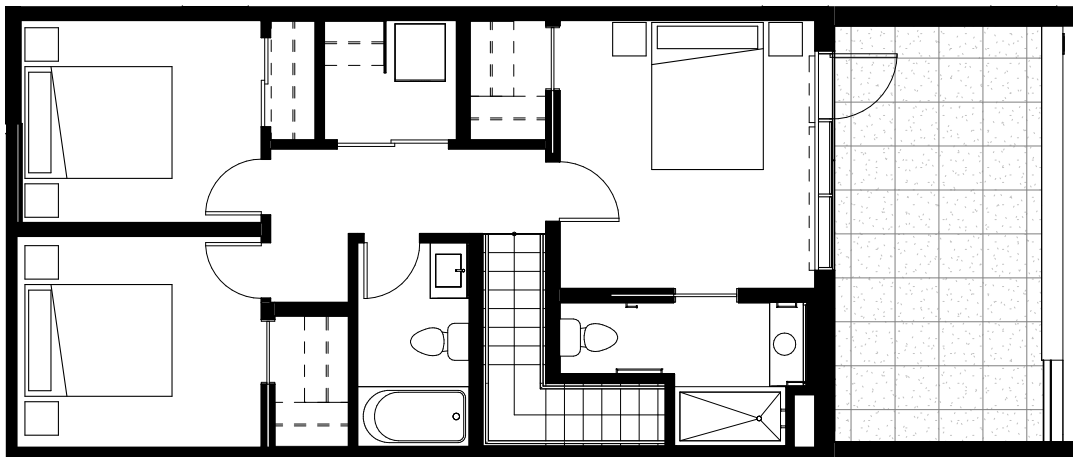

LIGHT HOUSE

TH 2 3 Bed • 2.5 Bath
1417 Sq.Ft

✉ info@rentlighthouse.ca

rentlighthouse.ca