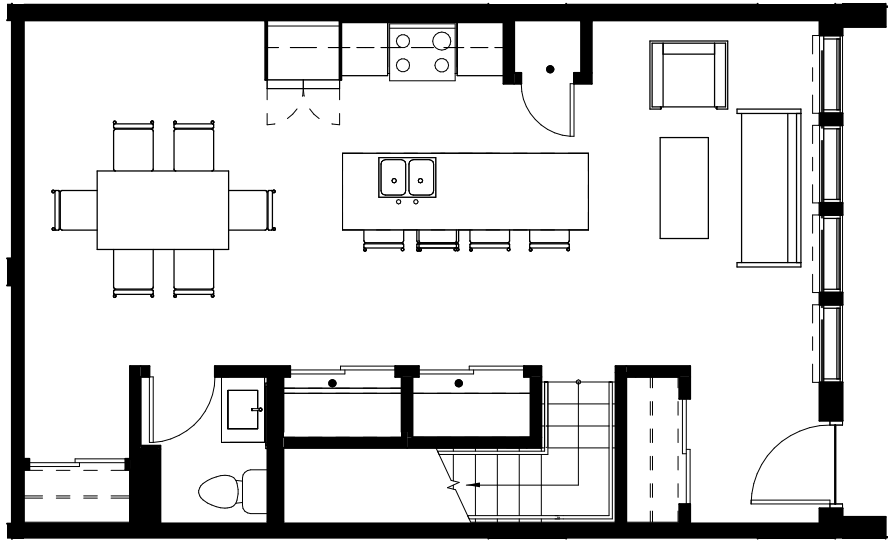

LIGHT HOUSE

TH 2 3 Bed • 2.5 Bath
1417 Sq.Ft

✉ info@rentlighthouse.ca

rentlighthouse.ca