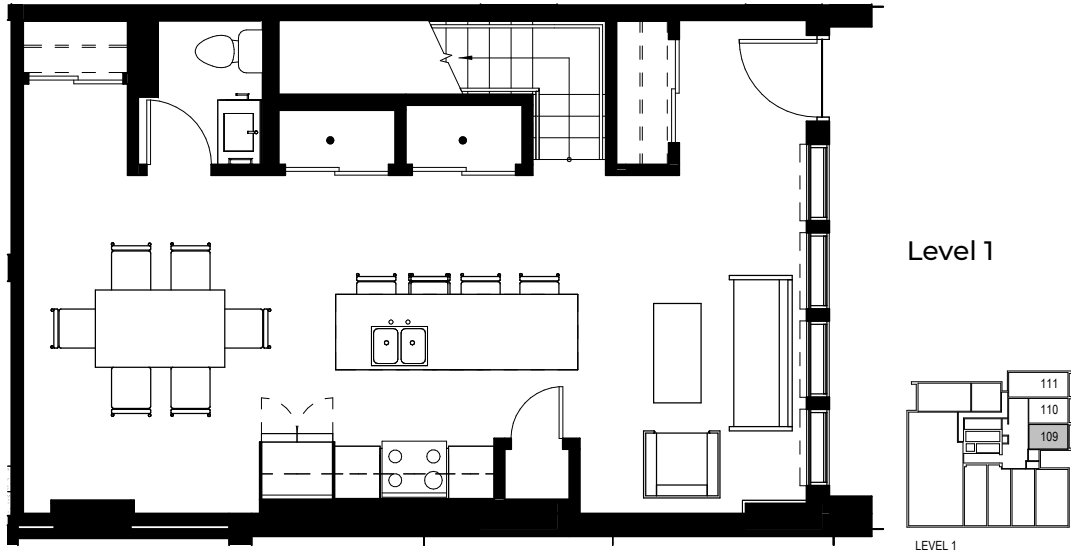

# LIGHT HOUSE

**TH 1** 4 Bed • 2.5 Bath  
1826 Sq.Ft

✉ info@rentlighthouse.ca

rentlighthouse.ca