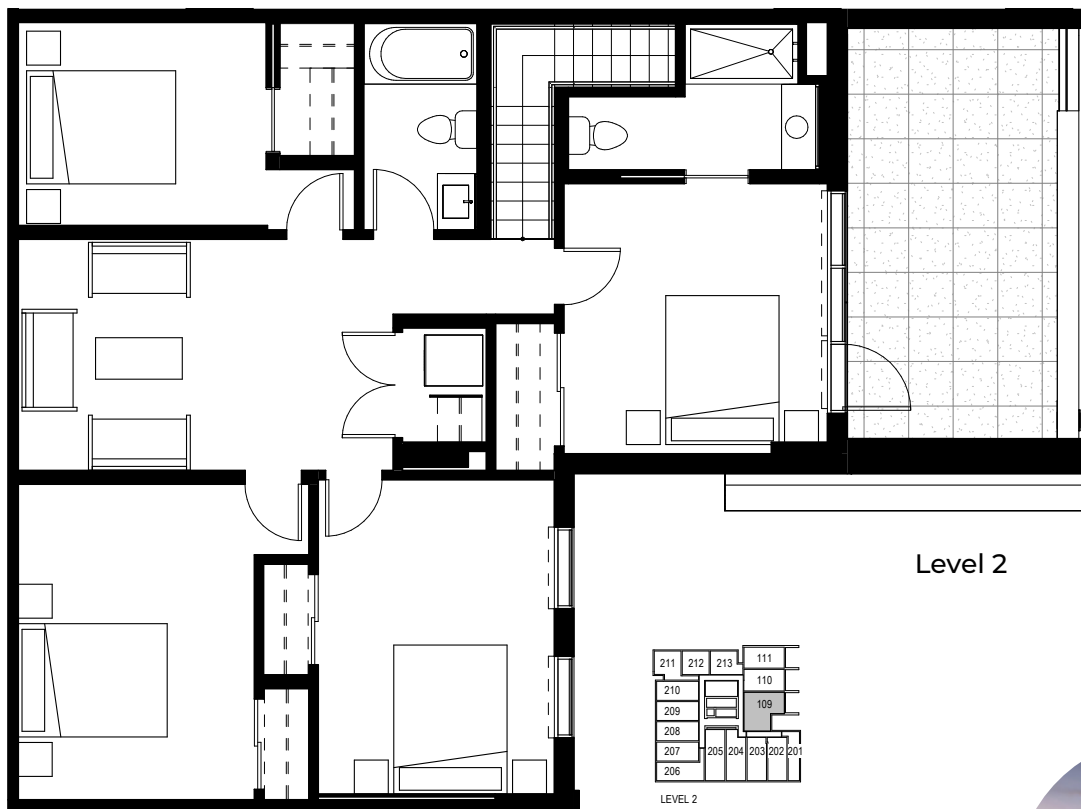

# LIGHT HOUSE

**TH 1** 4 Bed • 2.5 Bath  
1826 Sq.Ft

✉ info@rentlighthouse.ca

rentlighthouse.ca