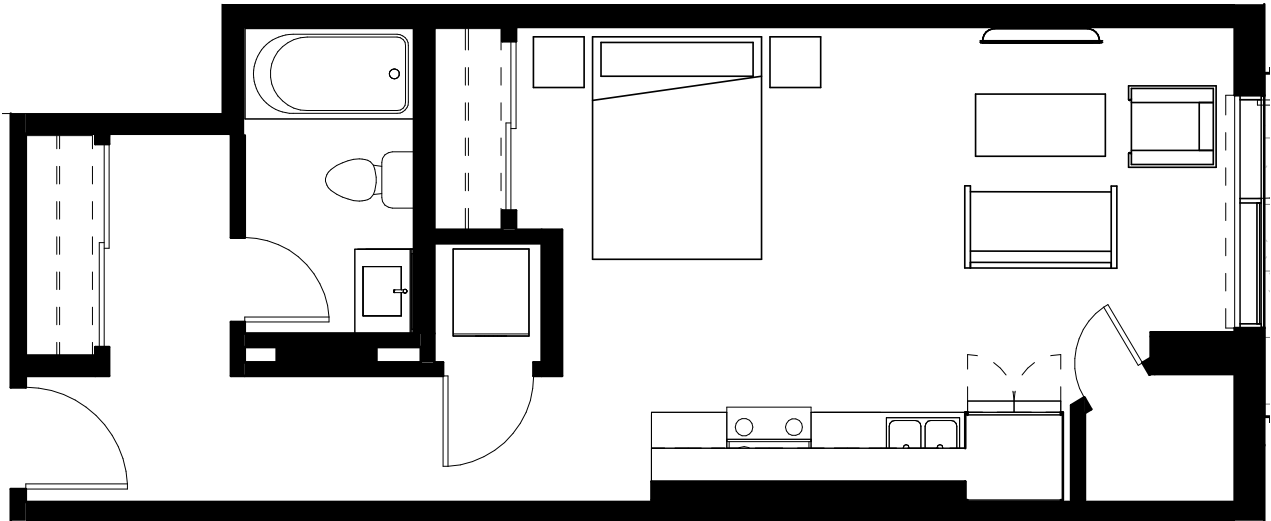

LIGHT HOUSE

Unit B1

Studio • 1 Bath
542 Sq.Ft

✉ info@rentlighthouse.ca

rentlighthouse.ca